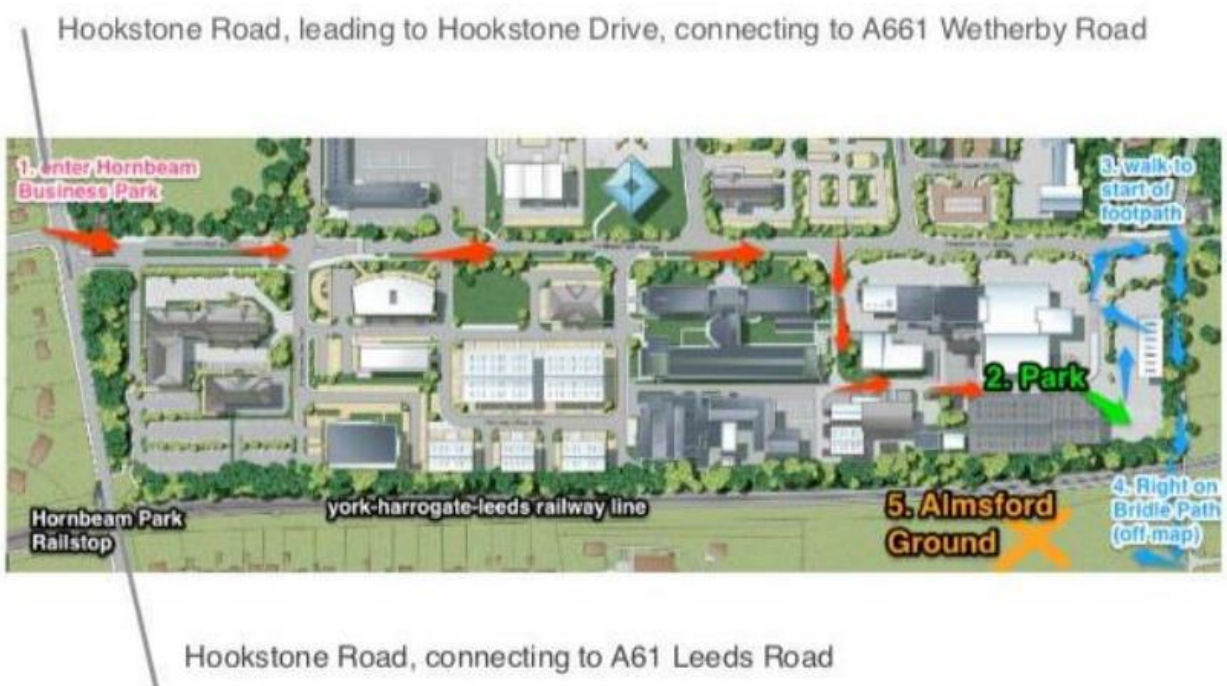

We have an agreement with BCL / Sensory / Electronics Depot that we can use their car park and the overflow car park near Harrogate Gymnastics on match days.

From here our pitches are a short walk away and can be found by following the directions on the map below.