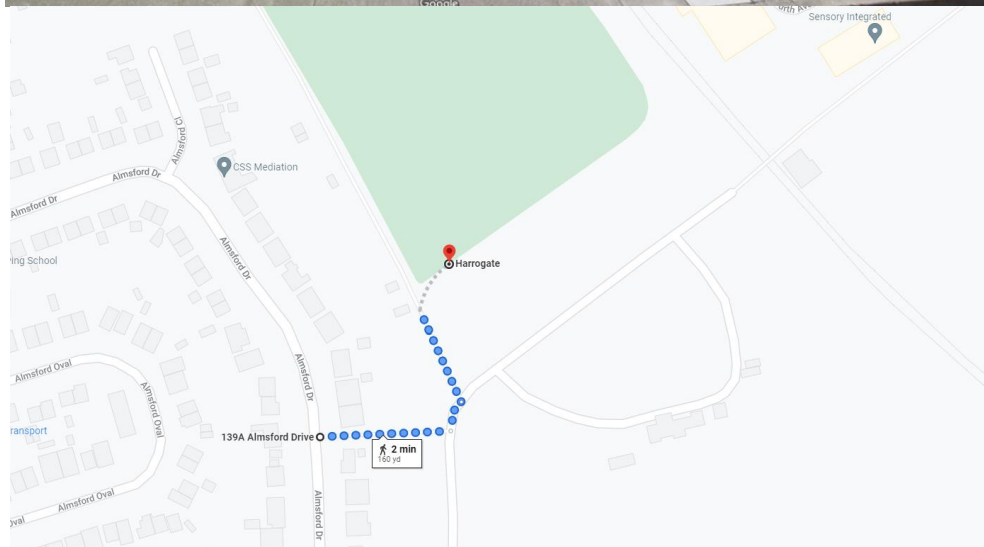

Directions, Dropping off and Parking

Please note that we have very limited parking at the ground (HG2 8EF) which should be used by coaches of the HOME team and disabled badge holders only.

The access road to our pitches is a single lane road which is also used by pedestrians to access our pitches. Once the car park is full it is also difficult for cars to turn around.

If you would like to drop off there is a ginnel on Almsford Drive which can be used and allows easy access to the pitches – see photo and map below.

To avoid congestion and out of courtesy to our neighbours please avoid parking on Almsford Close and the corners of Almsford Close/ Almsford Drive – see photos below.

Hornbeam Park Parking

All other visitors should park at the BCL car park at Fifth Avenue, Hornbeam Park Avenue, Harrogate **HG2 8QT**

We have an agreement with BCL / Sensory / Electronics Depot that we can use their car park and the overflow car park near Harrogate Gymnastics on match days.

In case of emergency the nearest hospital is:

Harrogate District Hospital
Lancaster Park Road
Harrogate
HG2 7SX

01423 885959

Thank you for your support and we hope you have an enjoyable visit.