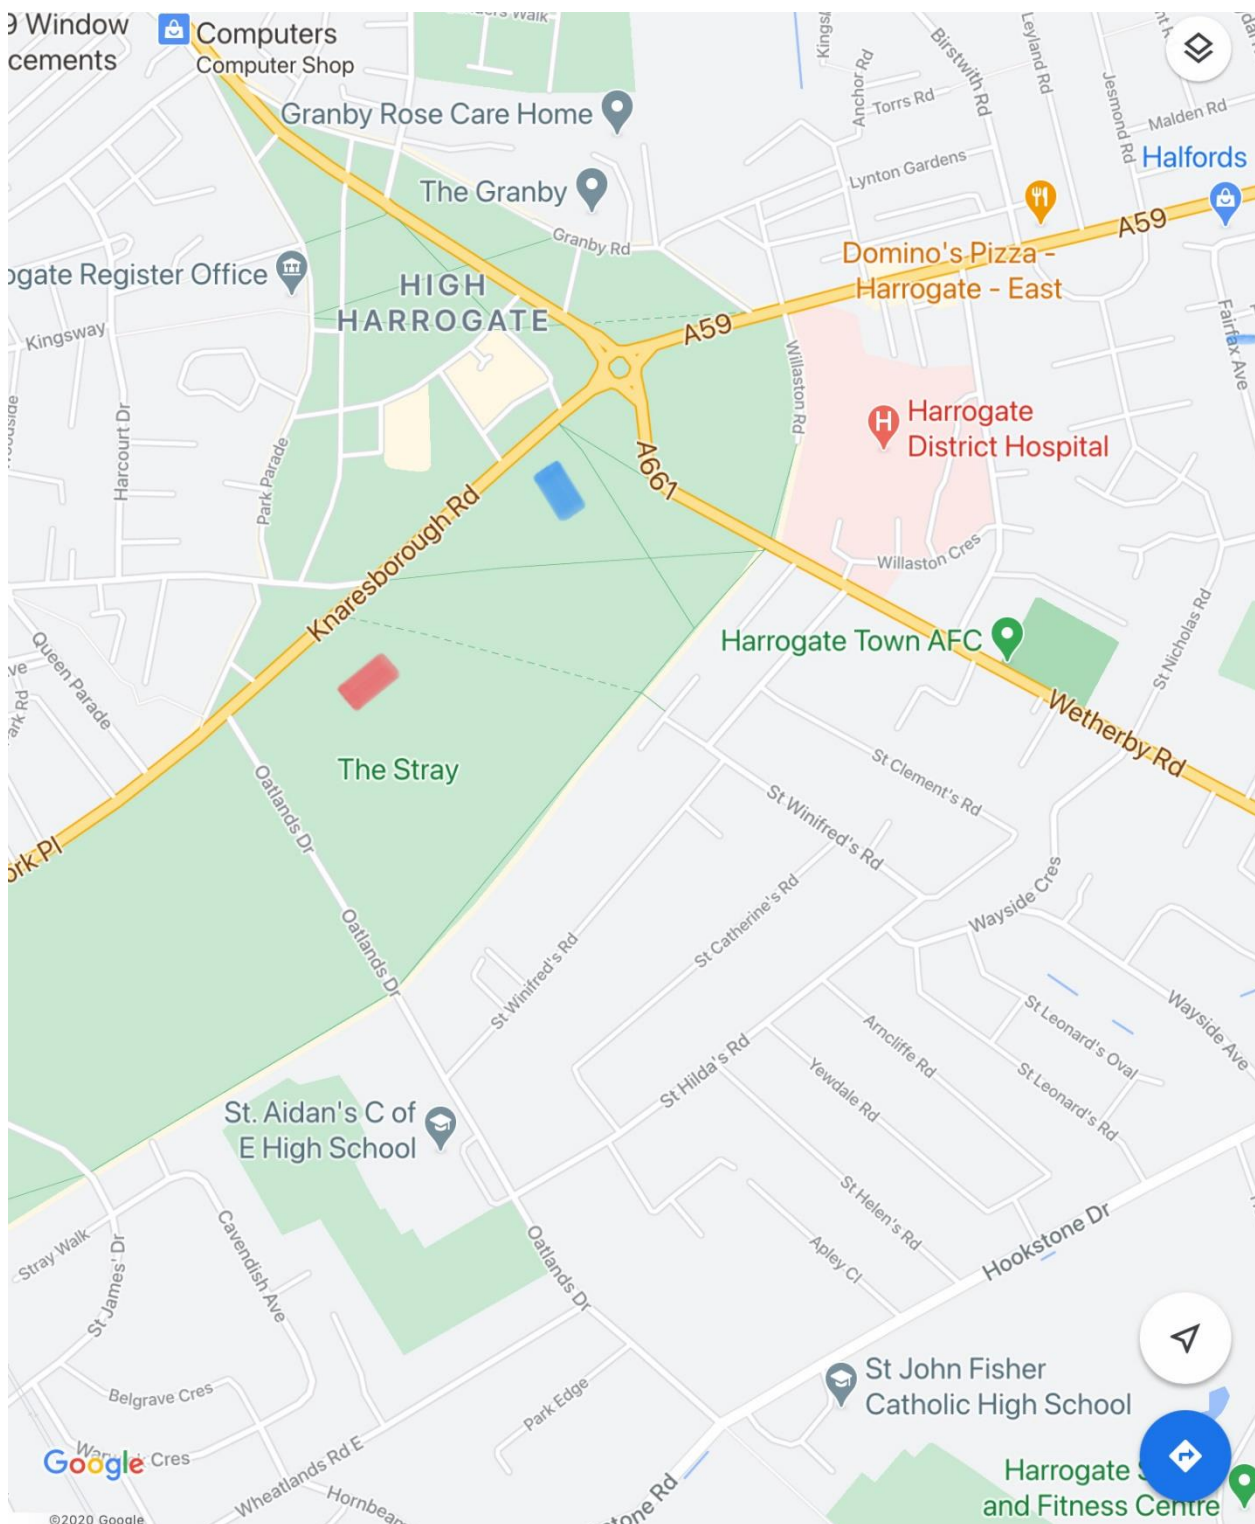

## Pannal Ash Junior Football Club 9-a-side Stray Pitch Locations

### Parking

- Park in and around Park Parade/ High Harrogate
- No parking on Knaresborough Road